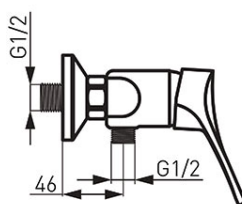

Code: BSL7

Stillo - Wall-mounted shower mixer, chrome

<https://www.ferrocompany.com/product-4738-BSL7.html>Individual packaging: **1, package with bar code allowing for retail sale**Collective packaging: **12**

- ceramic cartridge
- G1/2 eccentric connection spacing 150 ± 15 mm
- G1/2 shower connection
- shower set not included
- chrome