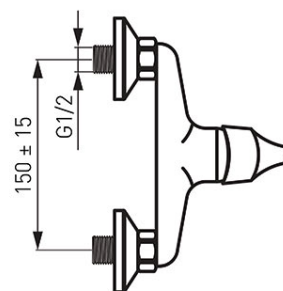

Code: BSL7

Stillo - Wall-mounted shower mixer, chrome

<https://www.ferrocompany.com/product-4738-BSL7.html>Individual packaging: **1, package with bar code allowing for retail sale**Collective packaging: **12**

- ceramic cartridge
- G1/2 eccentric connection spacing 150 ± 15 mm
- G1/2 shower connection
- shower set not included
- chrome