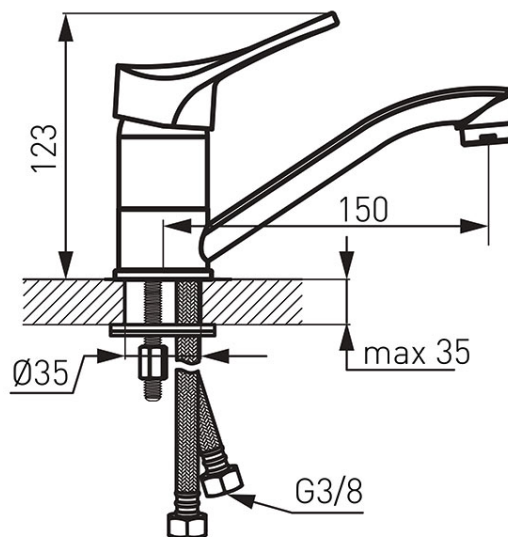

**Code: BSL2A**

Stillo - Standing washbasin mixer with swivel spout, chrome

<https://www.ferrocompany.com/product-4735-BSL2A.html>Individual packaging: **1, package with bar code allowing for retail sale**Collective packaging: **12**

- ceramic cartridge
- single hole assembly
- M24x1 flow regulator
- swivel spout
- G3/8 - M10x1 flexible connections
- chrome