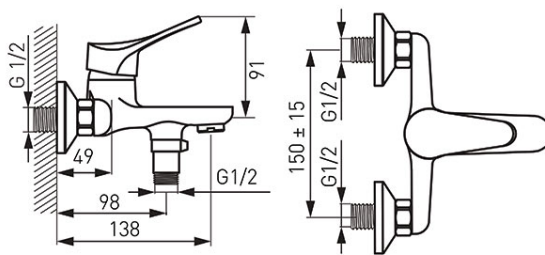

**Code: BSL1**

Stillo - Wall-mounted bath mixer, chrome

<https://www.ferrocompany.com/product-4733-BSL1.html>Individual packaging: **1, package with bar code allowing for retail sale**Collective packaging: **12**

- ceramic cartridge
- ceramic bath/shower switch with check valve
- M24x1 flow regulator
- G1/2 eccentric connection
- spacing 150 ± 15 mm
- G1/2 shower connection
- shower set not included
- chrome