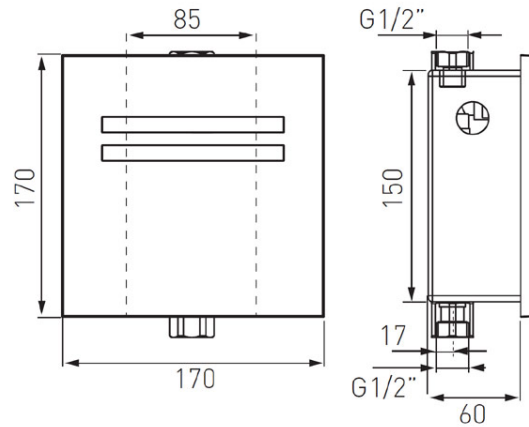

Code: BBB201**Zephyr Sensor - electronic concealed urinal valve**

<https://www.ferrocompany.com/product-4607-BBB201.html>

- power supply: 9V battery
- main connection: 2 x 1/2" F (inlet and outlet)
- permissible working pressure: 0,5 bar - 8,0 bar (7-116 PSI)
- automatic flushing: 1 x 24 h
- factory set detection range: 600 mm
- factory set flush time: 6 seconds
- factory set flow volume: ~1,0 lpf (at 1 bar dynamic pressure)
- flush time: adjustable within 3 - 20 seconds
- finish: satin
- settings setup: with RC01 remote control