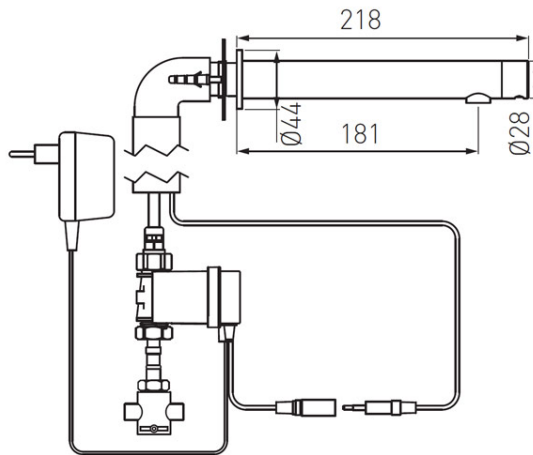

**Code: BBB121SM**

Bora Sensor Power-Safe Pre-Mixed - electronic wall mounted faucet with external mixing valve

<https://www.ferrocompany.com/product-4605-BBB121SM.html>

- power supply: 230V/9V transformer 9V battery (standby power supply)
- main connection: 2 x 3/8" M
- mixing valve: external, mechanical, with 3/8" x 1/2" fl exible connection hose
- permissible working pressure: 0,5 bar - 8,0 bar (7-116 PSI)
- water flow: ~5,0 l/min (at 3 bar dynamic pressure)
- flow regulator: M18x1
- sensor range: adjustable within 40-170 mm range
- security time against continuous flushing: 90 seconds
- permissible water temperature: 70°C
- finish: chrome
- settings setup: with RC01 remote control