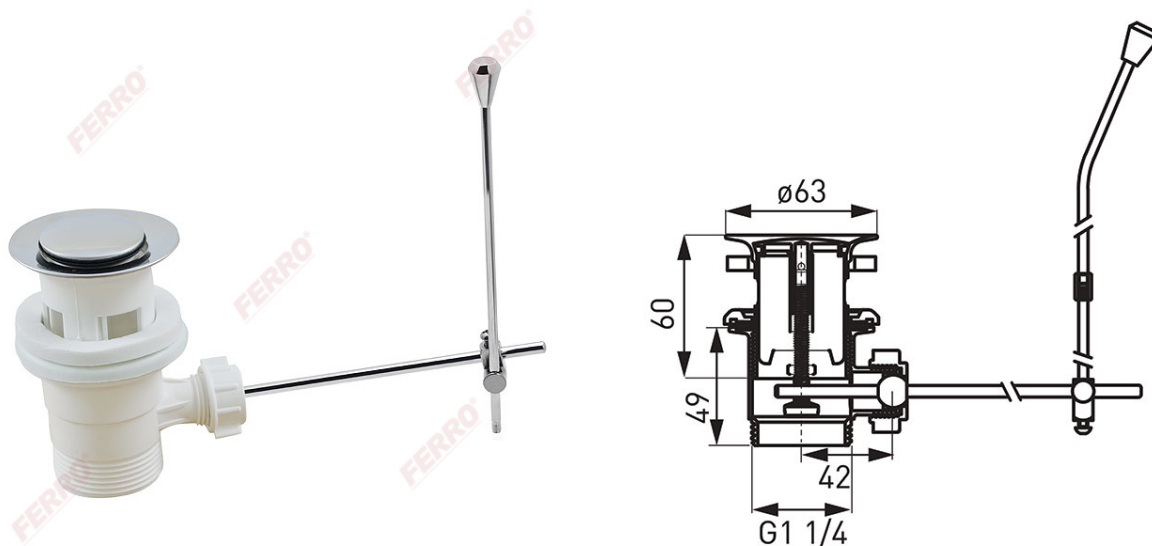

Code: **K39TW**

G5/4 pop up stopper

<https://www.ferrocompany.com/product-4580-K39TW.html>

Individual packaging: -, **package with bar code allowing for retail sale**

Collective packaginig: **100**

- made of plastic with a brass rod
- chrome