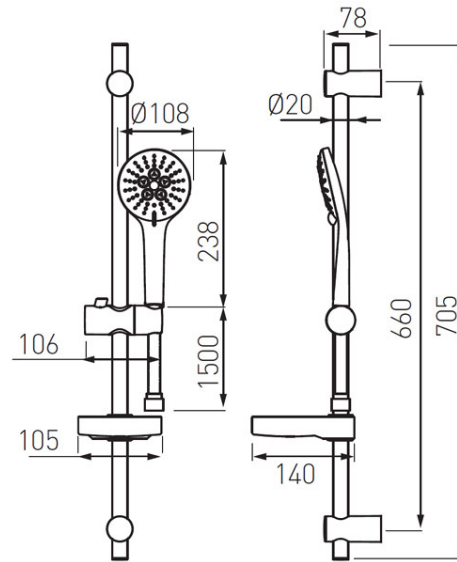

**Code: N350B**

Nessa - sliding shower set, chrome

<https://www.ferrocompany.com/product-4576-N350B.html>Individual packaging: **1, package with bar code allowing for retail sale**Collective packaging: **8**

- 3-function shower handle
- streams: rain, massage, mixed
- shower handle - Ø 108 mm
- Ferro Easy Clean System - easy limescale removal
- 705 mm sliding metal bar
- 150 cm shower hose in brass braided sleeve
- cone end
- transparent soap dish included with set
- double-sided adjustment of bar holders - possibility of mounting in existing wall openings
- chrome