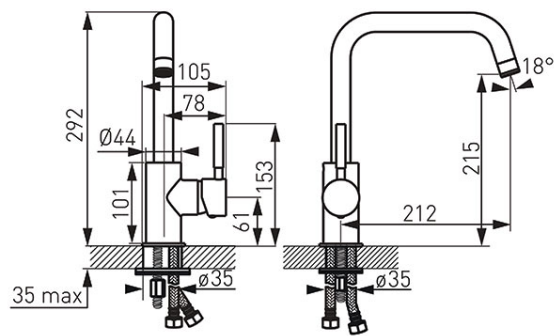

Code: **BTI4**

Ratio Standing sink mixer

<https://www.ferrocompany.com/product-4567-BTI4.html>

Individual packaging: **1, package with bar code allowing for retail sale**

- ceramic cartridge
- single hole mounted
- aerator M22x1
- swivel spout
- flexible connectors G 3/8 - M10x1
- chrome finishing