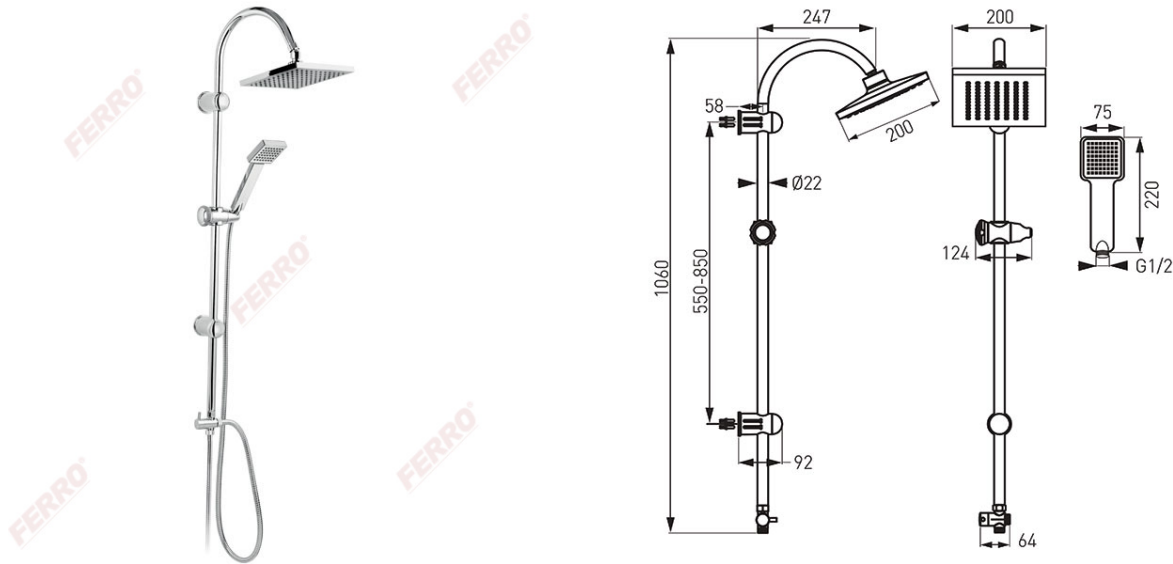

Code: NP22**Squerto - sliding shower set with rainfall, chrome**<https://www.ferrocompany.com/product-4561-NP22.html>Individual packaging: **1, package with bar code allowing for retail sale**Collective packaging: **6**

- Rainfall shower:
 - 1060 mm sliding metal bar
 - adjustable spacing distance between holders - possibility of mounting in existing wall openings
 - shower head plate - 200 x 200 mm
 - ball-joint - adjustable angle of overhead shower plate
- Shower:
 - 1-function shower handle
 - streams: rain
 - Ferro Easy Clean System - easy limescale removal
 - 150 cm metal braided shower hose
 - 70 cm PVC connecting hose with G1/2 nut - universal connection to any bath tub or shower faucet
- Shower switch:
 - metal switch with ceramic insert
- chrome