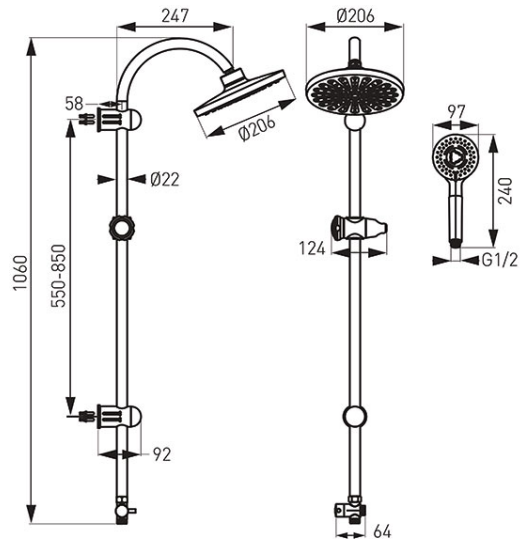

**Code: NP21**

Rondo - sliding shower set with rainfall, chrome

<https://www.ferrocompany.com/product-4560-NP21.html>Individual packaging: **1, package with bar code allowing for retail sale**Collective packaging: **6**

- Rainfall shower:
  - 1060 mm sliding metal bar
  - adjustable spacing distance between holders - possibility of mounting in existing wall openings
  - shower head plate - Ø 200 mm
  - ball-joint - adjustable angle of overhead shower plate
- Shower:
  - shower handle - Ø 100 mm
  - 3-function shower handle
  - streams: rain, massage, mixed
  - Ferro Easy Clean System - easy limescale removal
  - 150 cm metal braided shower hose
  - 70 cm PVC connecting hose with G1/2 nut - universal connection to any bath tub or shower faucet
- Shower switch:
  - metal switch with ceramic insert
- chrome