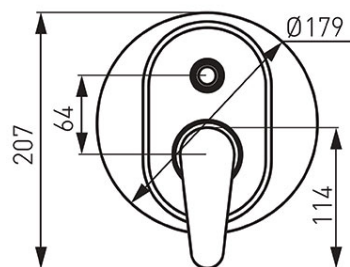

**Code: BAG7P**

Algeo - Build-in shower mixer, chrome

<https://www.ferrocompany.com/product-4552-BAG7P.html>

Individual packaging: **1, package with bar code allowing for retail sale**

Collective packaging: **12**

- 2-function
- a set of concealed and surface mounted components
- wall-mounting
- 2-function switch
- ceramic cartridge
- G1/2 connection
- G1/2 shower output
- chrome