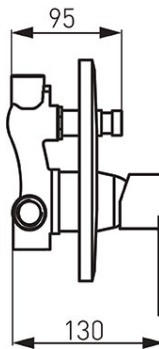

**Code: BAG7P**

Algeo - Build-in shower mixer, chrome

<https://www.ferrocompany.com/product-4552-BAG7P.html>

Individual packaging: **1, package with bar code allowing for retail sale**

Collective packaging: **12**

- 2-function
- a set of concealed and surface mounted components
- wall-mounting
- 2-function switch
- ceramic cartridge
- G1/2 connection
- G1/2 shower output
- chrome