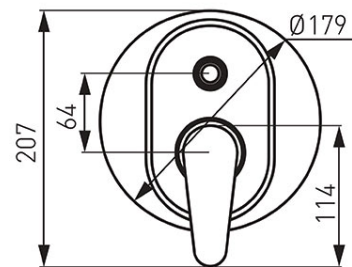

**Code: BAG7P**

Algeo - Build-in shower mixer, chrome

<https://www.ferrocompany.com/product-4552-BAG7P.html>

Individual packaging: **1, package with bar code allowing for retail sale**

Collective packaging: **12**

- 2-function
- a set of concealed and surface mounted components
- wall-mounting
- 2-function switch
- ceramic cartridge
- G1/2 connection
- G1/2 shower output
- chrome