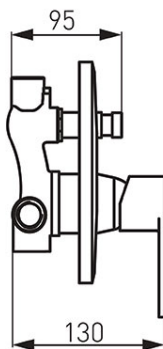

**Code: BAG7P**

Algeo - Build-in shower mixer, chrome

<https://www.ferrocompany.com/product-4552-BAG7P.html>

Individual packaging: **1, package with bar code allowing for retail sale**

Collective packaging: **12**

- 2-function
- a set of concealed and surface mounted components
- wall-mounting
- 2-function switch
- ceramic cartridge
- G1/2 connection
- G1/2 shower output
- chrome