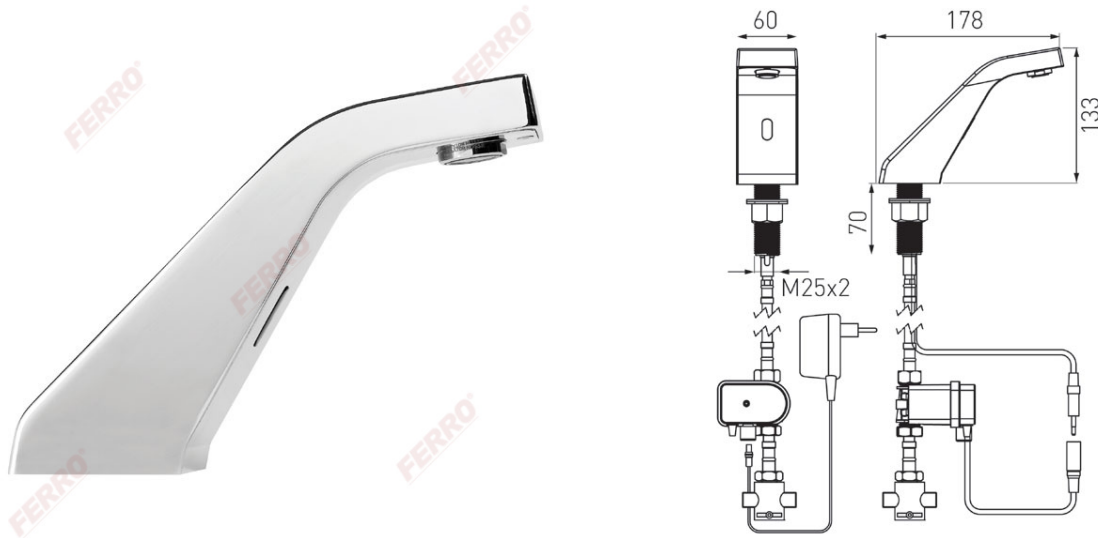

Code: BBB101SM

Sirocco Sensor Power-Safe Pre-Mixed touchless washbasin standing mixer

<https://www.ferrocompany.com/product-4457-BBB101SM.html>

- touchless
- power supply: transformer 230V/9V, 9V battery (emergency power supply)
- water inlet connection: 2 x 3/8" GZ
- mixer: external, mechanical, flexible hose included 3/8" x 1/2"
- maximal working pressure: 0,5 bar - 8,0 bar (7-116 PSI)
- flow rate: ~5,0 l/min (for dynamic pressure 3 bar)
- aerator: M24x1 water jet direction, adjustable
- sensor range factory settings: 180 mm
- sensor range: adjustable in range 80 - 300 mm
- longlasting water flow protection: 90 sec.
- maximal water temperature: 70°C
- chrome
- settings control: remote controller RC01