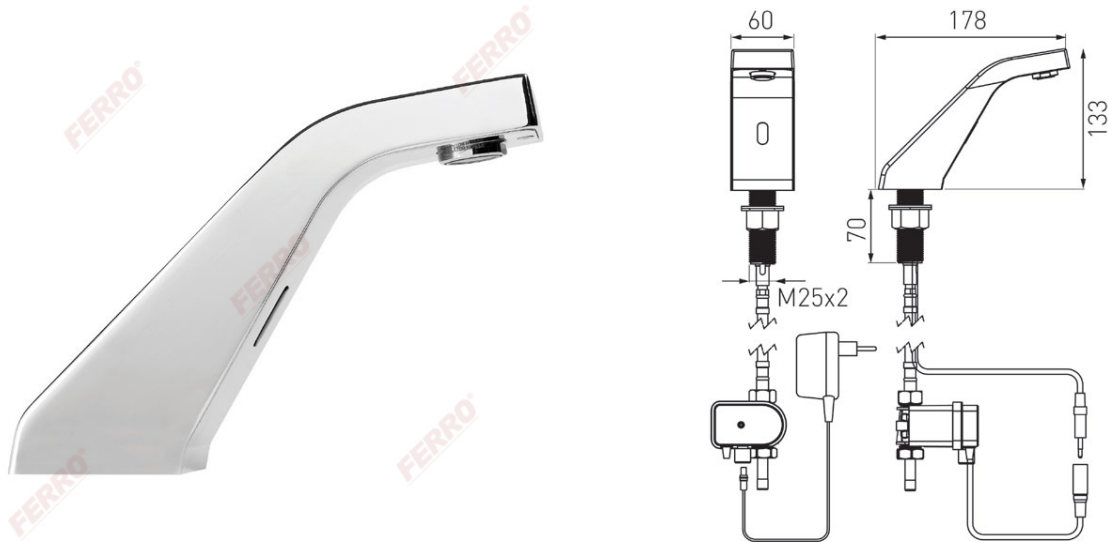

**Code: BBB101S**

## Sirocco Sensor Power-Safe touchless washbasin standing mixer

<https://www.ferrocompany.com/product-4456-BBB101S.html>

- touchless
- power supply: transformer 230V / 9V, 9V battery (emergency power supply)
- water inlet connection: 1 x 1/2" GZ
- maximal working pressure: 0,5 bar - 8,0 bar (7-116 PSI)
- flow rate: ~5,0 l/min (for dynamic pressure 3 bar)
- aerator: M24x1 water jet direction, adjustable
- sensor range factory settings: 180 mm
- sensor range: adjustable in range 80 - 300 mm
- longlasting water flow protection: 90 sec.
- maximal water temperature: 70°C
- chrome finishing
- recommended mixers:
  - MM10 - mechanical mixer 3/8"
  - MT15B - thermostatic mixer 1/2"
- settings control: remote controller RC01