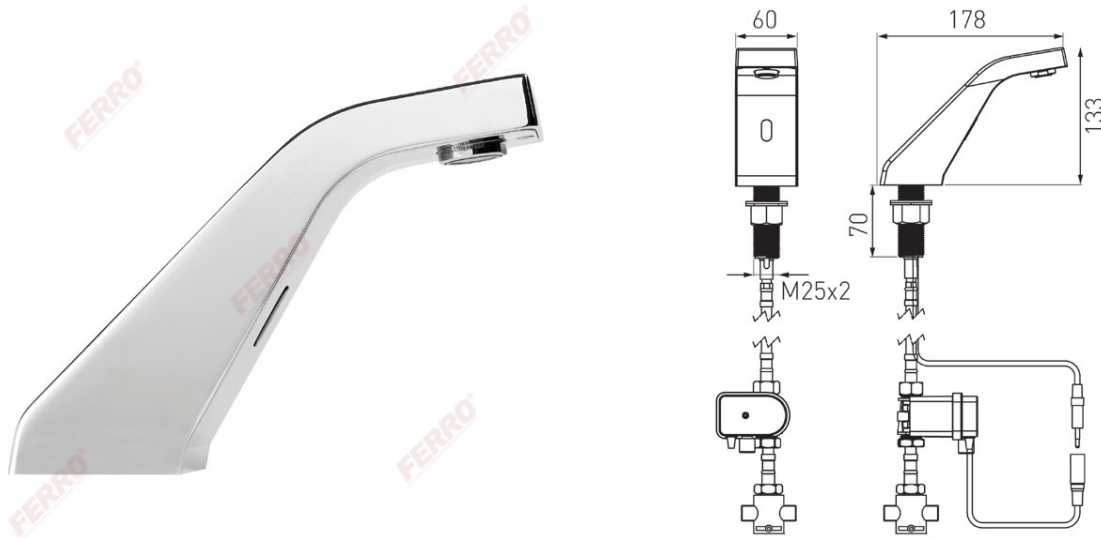

Code: BBB101M

Sirocco Sensor Pre-Mixed touchless washbasin standing mixer

<https://www.ferrocompany.com/product-4455-BBB101M.html>

- touchless
- power supply: 9V battery
- water inlet connection: 2 x 3/8" GZ
- mixer: external, mechanical, flexible hose included 3/8" x 1/2"
- maximal working pressure: 0,5 bar - 8,0 bar (7-116 PSI)
- flow rate: ~5,0 l/min (for dynamic pressure 3 bar)
- aerator: M24x1 water jet direction, adjustable
- sensor range factory settings: 180 mm
- sensor range: adjustable in range 80 - 300 mm
- longlasting water flow protection: 90 sec.
- maximal water temperature: 70°C
- chrome finishing
- settings control: remote controller RC01