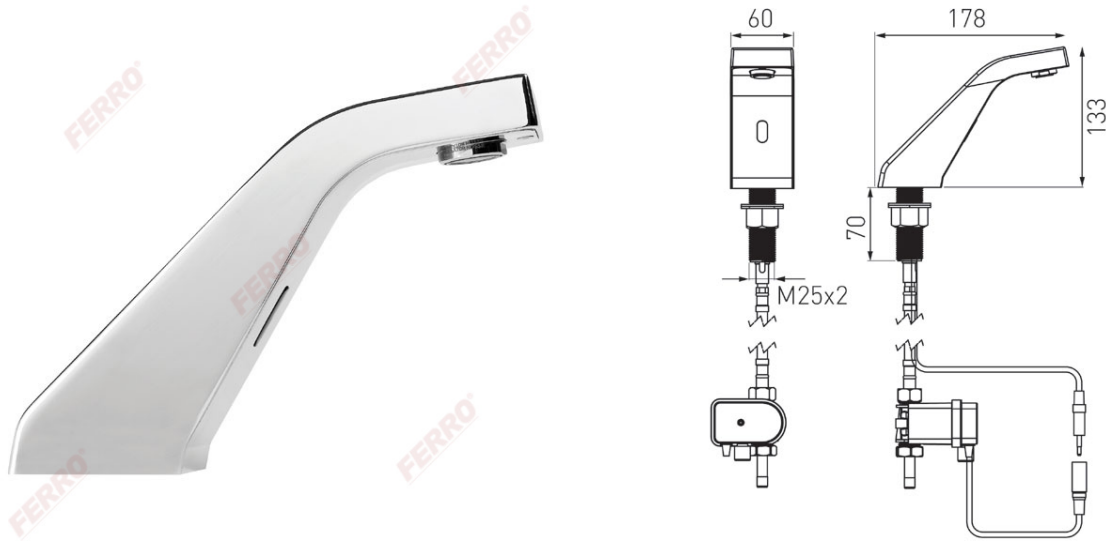

Code: BBB101**Sirocco Sensor touchless washbasin standing mixer**

<https://www.ferrocompany.com/product-4454-BBB101.html>

- touchless
- for cold or mixed water
- power supply: 9V battery
- water inlet connection: 1 x 1/2" GZ
- maximal working pressure: 0,5 bar - 8,0 bar (7-116 PSI)
- flow rate: ~5,0 l/min (for dynamic pressure 3 bar)
- aerator: M24x1 water jet direction, adjustable
- sensor range factory settings: 180 mm
- sensor range: adjustable in range 80 - 300 mm
- longlasting water flow protection: 90 sec.
- maximal water temperature: 70°C
- chrome finishing
- recommended mixers:
 - MM10 - mechanical mixer 3/8"
 - MT15B - thermostatic mixer 1/2"
- settings control: remote controller RC01