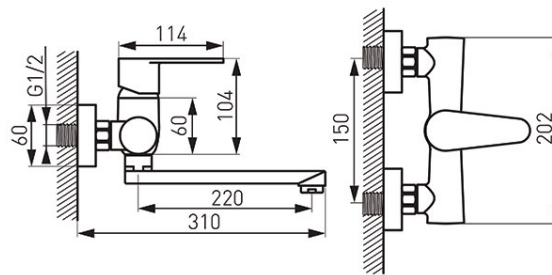

**Code: BAG5**

Algeo - Wall-mounted sink mixer

<https://www.ferrocompany.com/product-4428-BAG5.html>Individual packaging: **1, package with bar code allowing for retail sale**Collective packaging: **12**

- ceramic regulator
- wall mounted
- M24x1 flow regulator
- G1/2 eccentric connection
- spacing  $150 \pm 20$  mm
- rotational spout  $L=220$  mm
- chrome