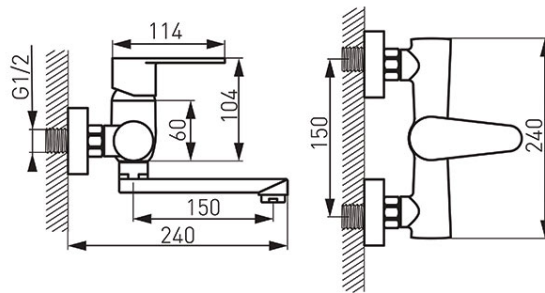

Code: BAG3

Algeo - Wall-mounted washbasin mixer, chrome

<https://www.ferrocompany.com/product-4426-BAG3.html>Individual packaging: **1, package with bar code allowing for retail sale**Collective packaging: **12**

- ceramic cartridge
- wall-mounting
- M24x1 flow regulator
- swivel spout 150 mm
- G1/2 eccentric connection spacing 150 ± 20 mm
- chrome