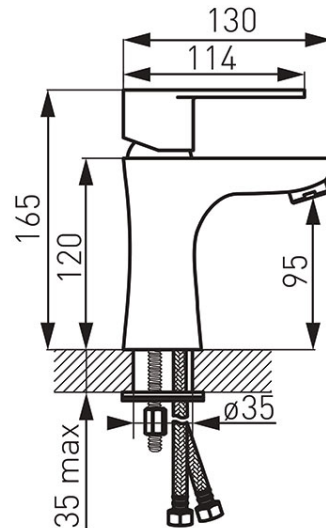

Code: BAG2

Algeo - Standing washbasin mixer, chrome

<https://www.ferrocompany.com/product-4425-BAG2.html>Individual packaging: **1, package with bar code allowing for retail sale**Collective packaging: **12**

- ceramic cartridge
- single hole assembly
- G5/4 automatic drain plug
- M24x1 flow regulator
- G3/8 - M10x1 flexible connections
- chrome