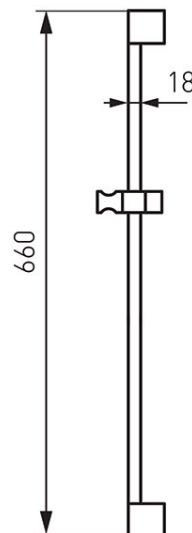

Code: **RAIL1.0**

Shower sliding bar

<https://www.ferrocompany.com/product-4423-RAIL10.html>

Individual packaging: **1, package with bar code allowing for retail sale**

Collective packaginig: **25**

- length 650mm
- diameter 18mm
- chrome