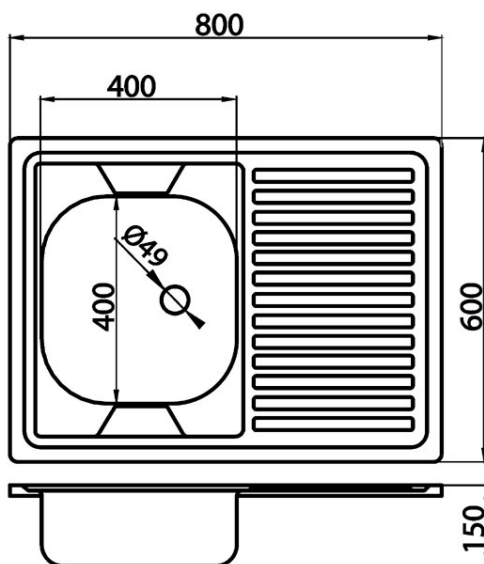

Code: DR60/80PTS.H

Single bowl sink 60x80 cm, canvas

<https://www.ferrocompany.com/product-4422-DR6080PTSH.html>

Individual packaging: **1, package with bar code allowing for retail sale**

Collective packaginig: **10**

- with drainer on the right
- syphon NSP45
- overlaid
- with overflow
- made of AISI 304 stainless steel