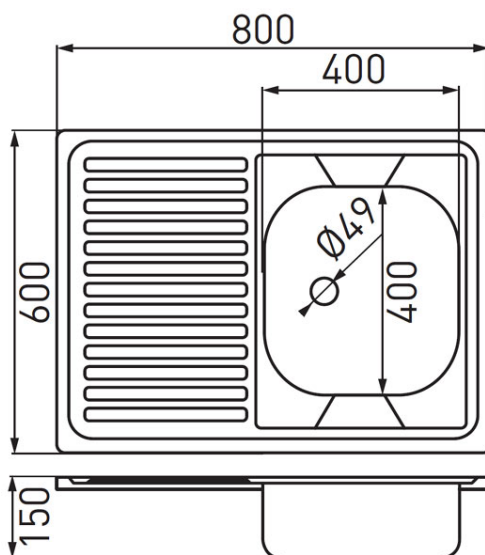

Code: DR60/80LTS.H

Single bowl sink 60x80 cm, canvas

<https://www.ferrocompany.com/product-4421-DR6080LTS.H.html>

Individual packaging: **1, package with bar code allowing for retail sale**

Collective packaging: **10**

- with drainer on the left
- syphon NSP45
- overlaid
- with overflow
- made of AISI 304 stainless steel