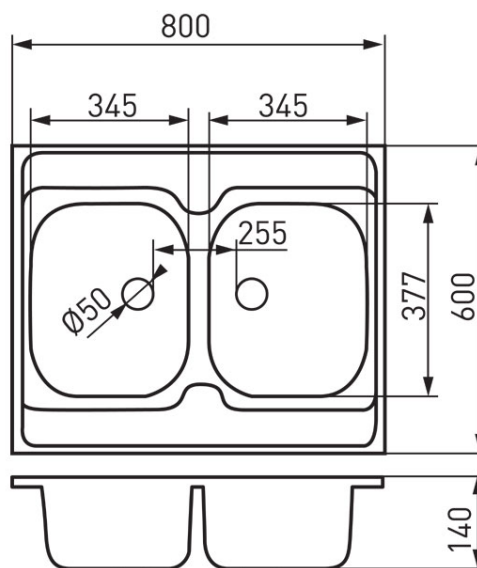

Code: DR60/80DTS.H

Double bowl sink 60x80 cm, canvas

<https://www.ferrocompany.com/product-4420-DR6080DTS.H.html>

Individual packaging: **1, package with bar code allowing for retail sale**

Collective packaging: **8**

- syphon NSP22
- overlaid
- with overflow
- made of AISI 304 stainless steel