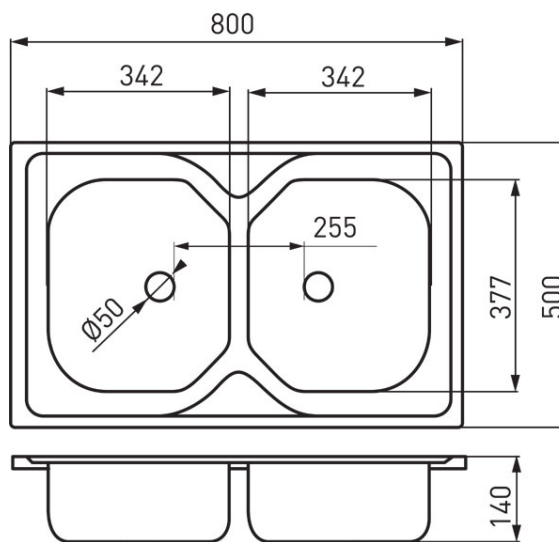

Code: DR50/80DTS,H

Double bowl sink 50x80 cm, canvas

<https://www.ferrocompany.com/product-4419-DR5080DTS,H.html>

Individual packaging: **1, package with bar code allowing for retail sale**

Collective packaging: **8**

- syphon NSP22
- overlaid
- with overflow
- made of AISI 304 stainless steel