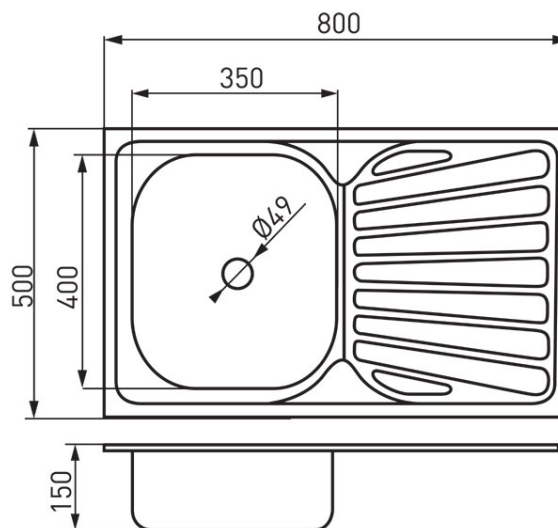

Code: DR50/80APTS.H

Single bowl sink 50x80 cm, canvas

<https://www.ferrocompany.com/product-4418-DR5080APTS.H.html>

Individual packaging: **1, package with bar code allowing for retail sale**

Collective packaging: **10**

- with drainer on the right
- syphon NSP45
- overlaid
- with overflow
- made of AISI 304 stainless steel