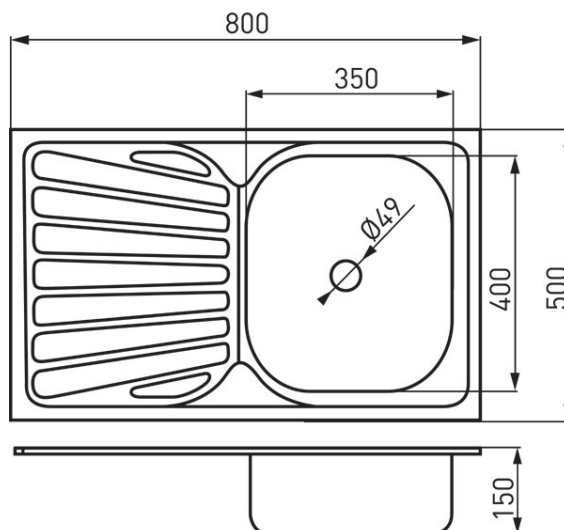

Code: DR50/80ALTS.H

Single bowl sink 50x80 cm, canvas

<https://www.ferrocompany.com/product-4417-DR5080ALTS.H.html>

Individual packaging: **1, package with bar code allowing for retail sale**

Collective packaging: **10**

- with drainer on the left
- syphon NSP45
- overlaid
- with overflow
- made of AISI 304 stainless steel