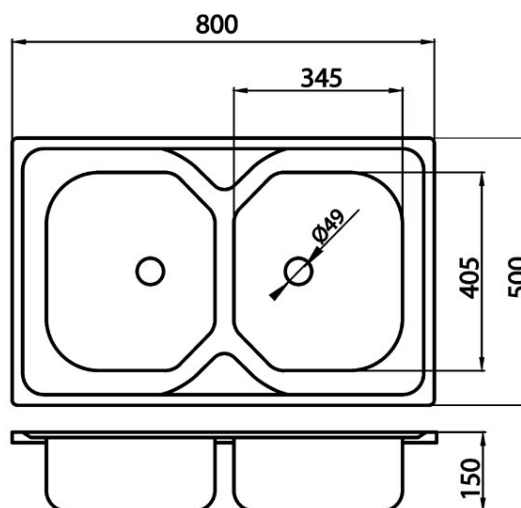

Code: DR50/80TS.H

Double bowl sink 50x80 cm, canvas

<https://www.ferrocompany.com/product-4416-DR5080TSH.html>

Individual packaging: **1, package with bar code allowing for retail sale**

Collective packaginig: **15**

- syphon NSP22
- recessed
- with overflow
- made of AISI 304 stainless steel