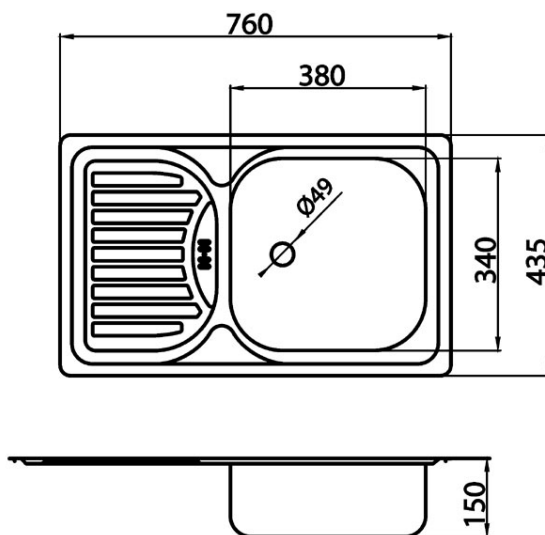

Code: DR43/76TS.H

Single bowl sink 43,5x76 cm, canvas

<https://www.ferrocompany.com/product-4413-DR4376TSH.html>

Individual packaging: **1, package with bar code allowing for retail sale**

Collective packaginig: **10**

- with drainer
- syphon NSP76
- recessed
- with upper overflow
- made of AISI 304 stainless steel