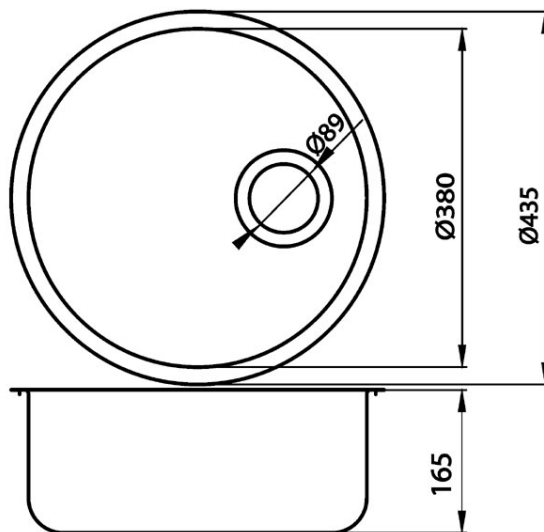

**Code: DR43TS.H**

Single bowl sink Ø43 cm, canvas

<https://www.ferrocompany.com/product-4412-DR43TSH.html>

Individual packaging: **1, package with bar code allowing for retail sale**

Collective packaging: **10**

- syphon NSP50
- recessed
- with side overflow
- made of AISI 304 stainless steel