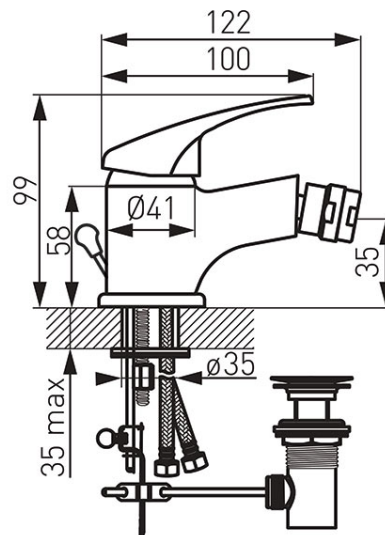

Code: BBC6

Basic - Bidet standing mixer, chrome

<https://www.ferrocompany.com/product-4403-BBC6.html>Individual packaging: **1, package with bar code allowing for retail sale**

Collective packaginig: -

- ceramic cartridge
- single hole assembly
- G5/4 automatic drain plug
- M24x1 flow regulator with ball joint
- G3/8 - M10x1 flexible connections
- chrome