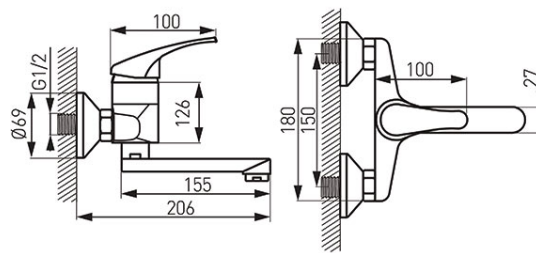

Code: BBC3

Basic - Wall-mounted washbasin mixer, chrome

<https://www.ferrocompany.com/product-4402-BBC3.html>Individual packaging: **1, package with bar code allowing for retail sale**Collective packaginig: **12**

- ceramic cartridge
- wall-mounting
- M24x1 flow regulator
- swivel spout
- G1/2 eccentric connection spacing 150 ± 20 mm
- chrome