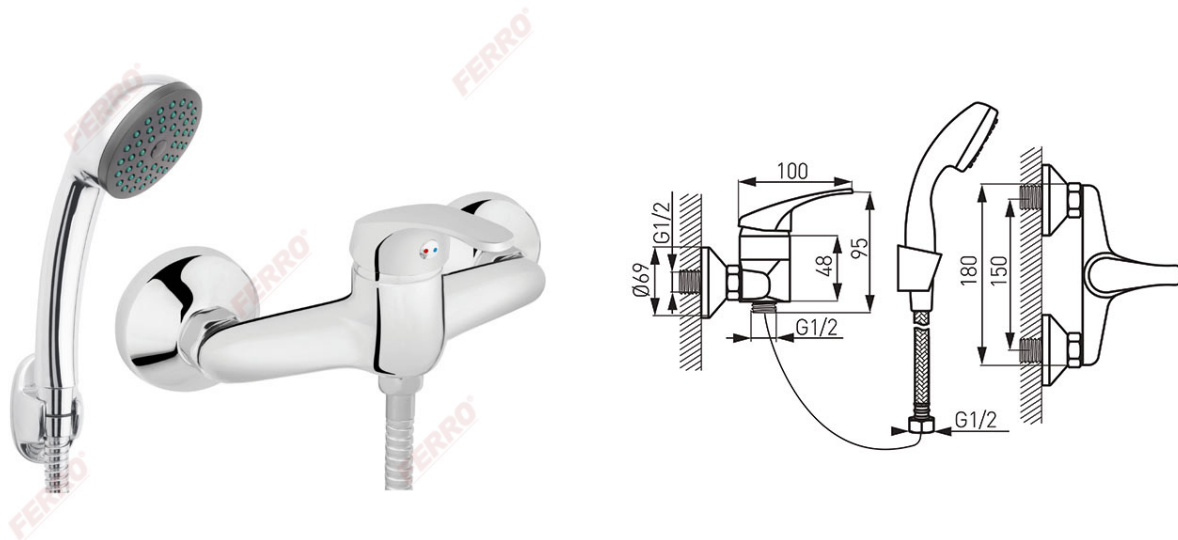

Code: BBC77

Basic - Wall-mounted shower mixer, chrome

<https://www.ferrocompany.com/product-4400-BBC77.html>Individual packaging: **1, package with bar code allowing for retail sale**Collective packaginig: **12**

- with spot shower set
- ceramic cartridge
- wall-mounting
- G1/2 eccentric connection spacing 150 ± 20 mm
- G1/2 shower connection
- chrome