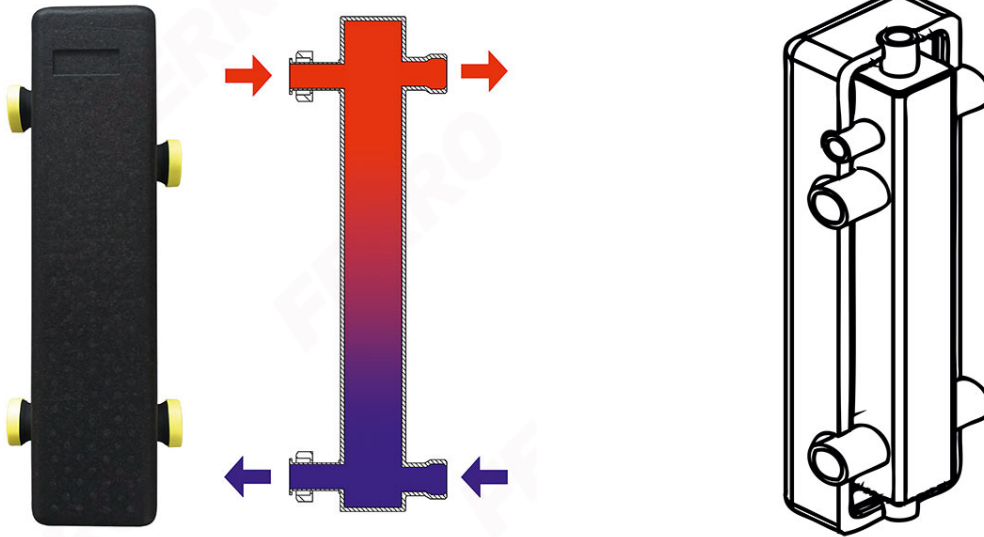

Code: SHI

Steel hydraulic separator with insulation, mounting kit

<https://www.ferrocompany.com/product-4381-SHI.html>Individual packaging: **1, package with bar code allowing for retail sale**

Collective packaginig: -

- connections 6/4" M, flat sealing

Code	Flow	Individ. pack.	Collect. pack.
SHI30	3 m ³ /h	1	-
SHI45	4,5 m ³ /h	1	-