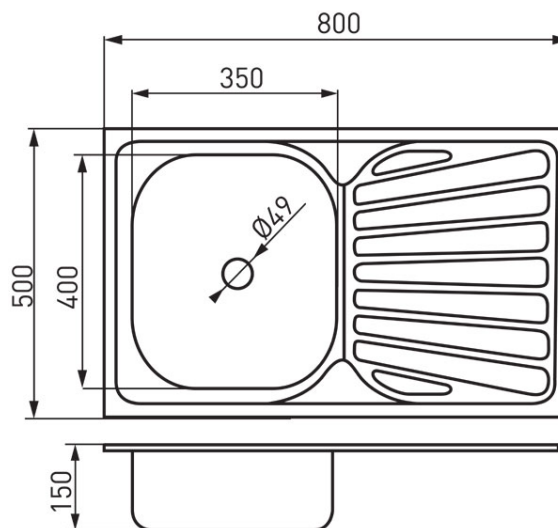

Code: DR50/80AP.H

Single bowl sink 50x80 cm, smooth

<https://www.ferrocompany.com/product-4350-DR5080APH.html>

Individual packaging: **1, package with bar code allowing for retail sale**

Collective packaginig: **10**

- with drainer on the right
- syphon NSP45
- overlaid
- with overflow
- made of AISI 304 stainless steel