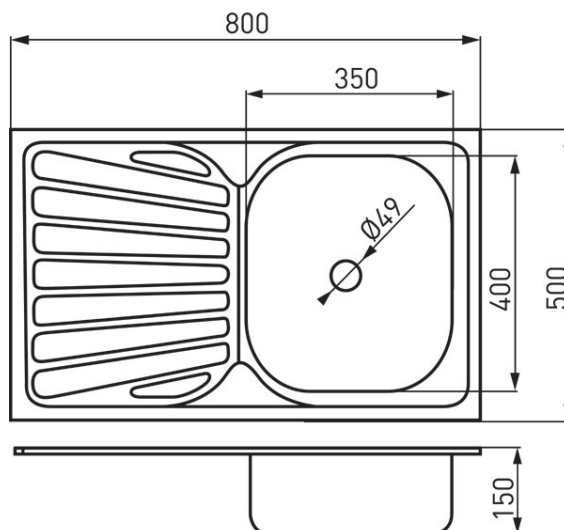

Code: DR50/80AL.H

Single bowl sink 50x80 cm, smooth

<https://www.ferrocompany.com/product-4349-DR5080ALH.html>

Individual packaging: **1, package with bar code allowing for retail sale**

Collective packaging: **10**

- with drainer on the left
- syphon NSP45
- overlaid
- with overflow
- made of AISI 304 stainless steel