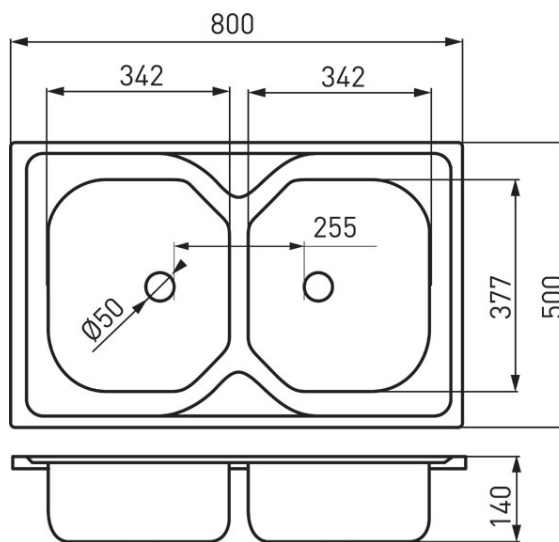

Code: DR50/80D.H

Double bowl sink 50x80 cm, smooth

<https://www.ferrocompany.com/product-4348-DR5080DH.html>

Individual packaging: **1, package with bar code allowing for retail sale**

Collective packaginig: **8**

- syphon NSP22
- overlaid
- with overflow
- made of AISI 304 stainless steel