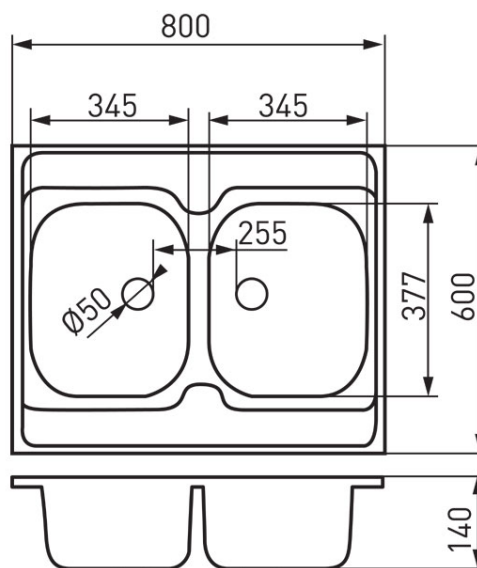

**Code: DR60/80D.H**

Double bowl sink 60x80 cm, smooth

<https://www.ferrocompany.com/product-4347-DR6080DH.html>

Individual packaging: **1, package with bar code allowing for retail sale**

Collective packaging: **8**

- syphon NSP22
- overlaid
- with overflow
- made of AISI 304 stainless steel