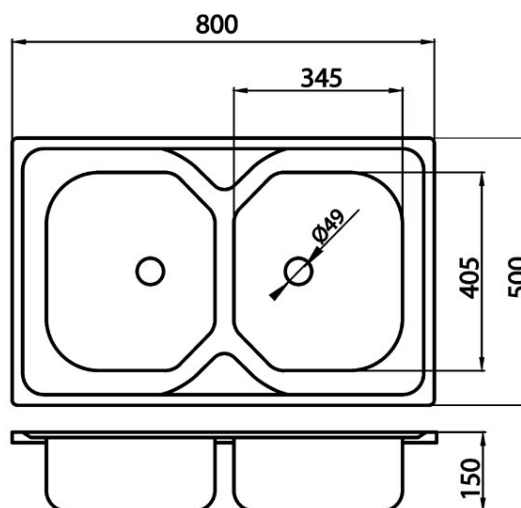

Code: **DR50/80.H**

Double bowl sink 50x80 cm, smooth

<https://www.ferrocompany.com/product-4272-DR5080H.html>

Individual packaging: **1, package with bar code allowing for retail sale**

Collective packaging: **15**

- syphon NSP22
- recessed
- with overflow
- made of AISI 304 stainless steel