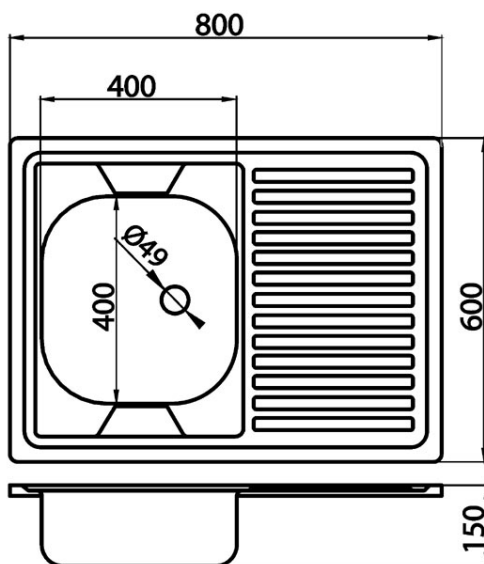

Code: DR60/80P.H

Single bowl sink 60x80 cm, smooth

<https://www.ferrocompany.com/product-4271-DR6080PH.html>

Individual packaging: **1, package with bar code allowing for retail sale**

Collective packaging: **10**

- with drainer on the right
- syphon NSP45
- overlaid
- with overflow
- made of AISI 304 stainless steel