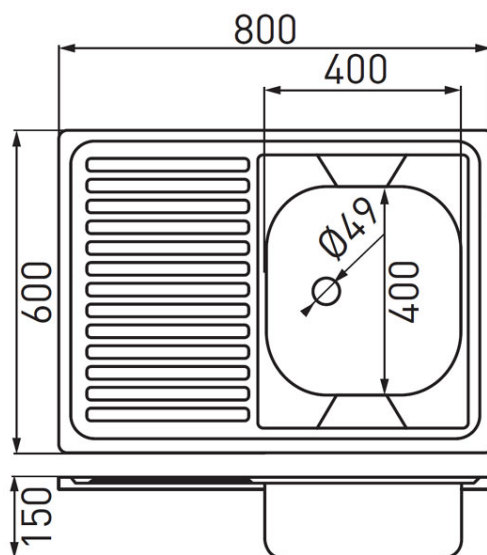

Code: DR60/80L.H

Single bowl sink 60x80 cm, smooth

<https://www.ferrocompany.com/product-4270-DR6080LH.html>

Individual packaging: **1, package with bar code allowing for retail sale**

Collective packaging: **10**

- with drainer on the left
- syphon NSP45
- overlaid
- with overflow
- made of AISI 304 stainless steel