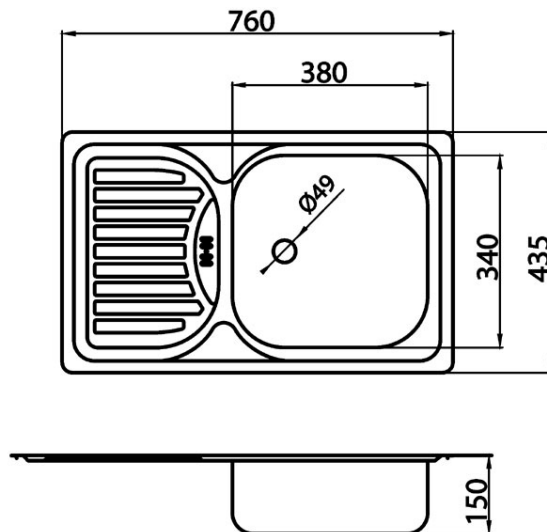

Code: DR43/76.H

Single bowl sink 43,5x76 cm, smooth

<https://www.ferrocompany.com/product-4268-DR4376H.html>Individual packaging: **1, package with bar code allowing for retail sale**Collective packaging: **10**

- with drainer
- syphon NSP76
- recessed
- with upper overflow
- made of AISI 304 stainless steel