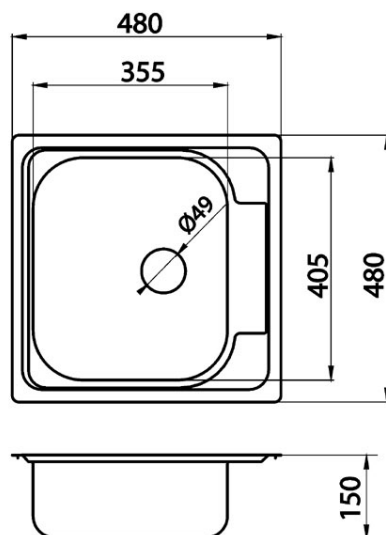

Code: **DR48/48.H**

Single bowl sink 48x48 cm, smooth

<https://www.ferrocompany.com/product-4262-DR4848H.html>

Individual packaging: **1, package with bar code allowing for retail sale**

Collective packaging: **12**

- syphon NSP20
- recessed
- with side overflow
- made of AISI 304 stainless steel