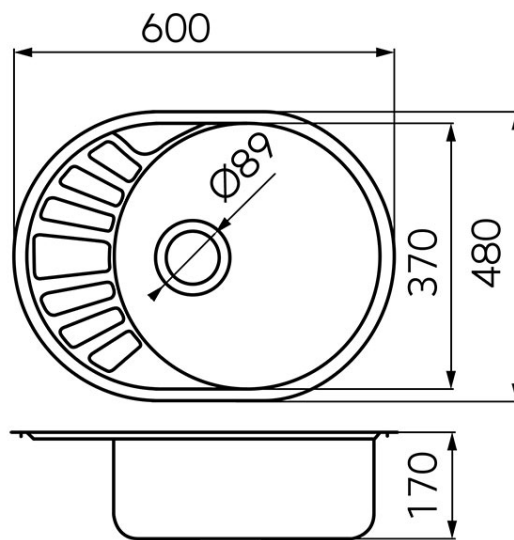

Code: DR45/58TS.H

Single bowl sink 48x60 cm, canvas

<https://www.ferrocompany.com/product-4261-DR4558TSH.html>

Individual packaging: **1, package with bar code allowing for retail sale**

Collective packaginig: **10**

- with drainer
- syphon NSP50
- recessed
- with side overflow
- made of AISI 304 stainless steel