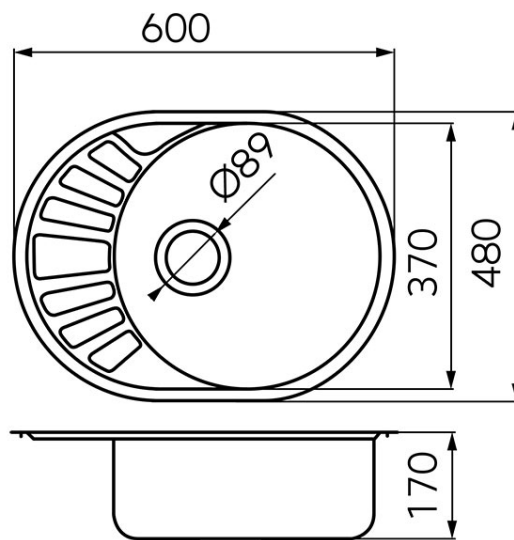

Code: DR45/58.H

Single bowl sink 48x60 cm, smooth

<https://www.ferrocompany.com/product-4260-DR4558H.html>

Individual packaging: **1, package with bar code allowing for retail sale**

Collective packaging: **12**

- with drainer
- syphon NSP50
- recessed
- with side overflow
- made of AISI 304 stainless steel