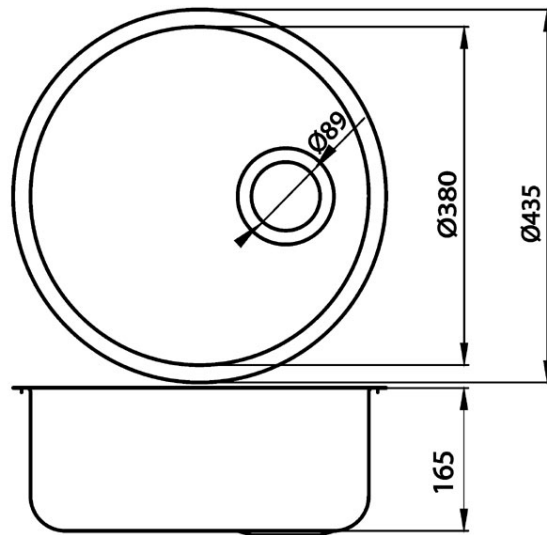

Code: **DR43.H**

Single bowl sink Ø43 cm, smooth

<https://www.ferrocompany.com/product-4259-DR43H.html>

Individual packaging: **1, package with bar code allowing for retail sale**

Collective packaginig: **10**

- syphon NSP50
- recessed
- with side overflow
- made of AISI 304 stainless steel