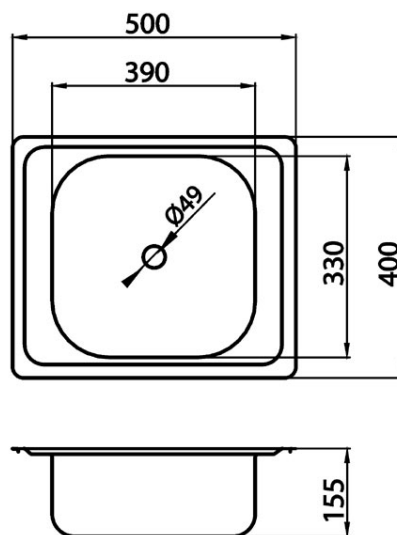

**Code: DR40/50TS.H**

Single bowl sink 40x50 cm, canvas

<https://www.ferrocompany.com/product-4258-DR4050TSH.html>

Individual packaging: **1, package with bar code allowing for retail sale**

Collective packaging: **14**

- syphon NSP45
- recessed
- with side overflow
- made of AISI 304 stainless steel