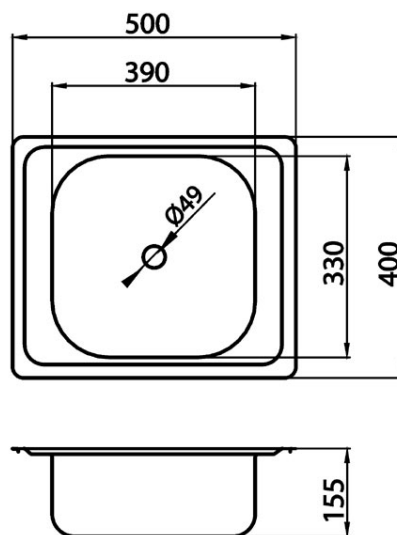

**Code: DR40/50.H**

Single bowl sink 40x50 cm, smooth

<https://www.ferrocompany.com/product-4257-DR4050H.html>

Individual packaging: **1, package with bar code allowing for retail sale**

Collective packaging: **15**

- syphon NSP45
- recessed
- with side overflow
- made of AISI 304 stainless steel