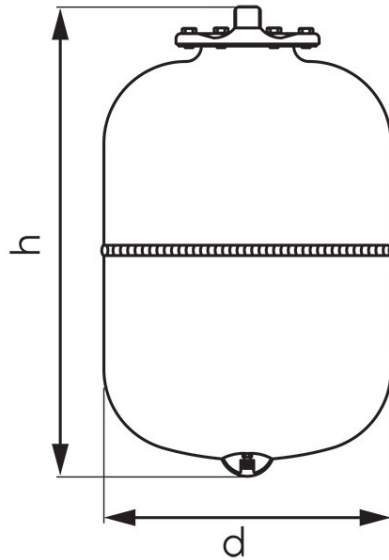

**Code: CWU**

Sanitary water vessels - hanging

<https://www.ferrocompany.com/product-4113-CWU.html>Individual packaging: **1, package with bar code allowing for retail sale**

Collective packaging: -

- warranty: 2 years
- max. working pressure: 10 bar
- pre-pressure: 3 bar
- working temperature: from -10°C to +100°C
- membrane (replaceable): EPDM
- colour: RAL 5015 (for M2: RAL 9010)

Code	Model	h [mm]	d [mm]	Connection	Volume [l]	Individ. pack.	Collect. pack.
CWU2W	M2	250	120	3/4"	2	1	-
CWU5W	A5	300	160	3/4"	5	1	-
CWU8W	A8	316	200	3/4"	8	1	-
CWU12W	A12	295	280	3/4"	12	1	-
CWU18W	A18	430	280	3/4"	18	1	-
CWU24W	A24	483	280	3/4"	24	1	-
CWU35W	A35	440	365	1"	35	1	-