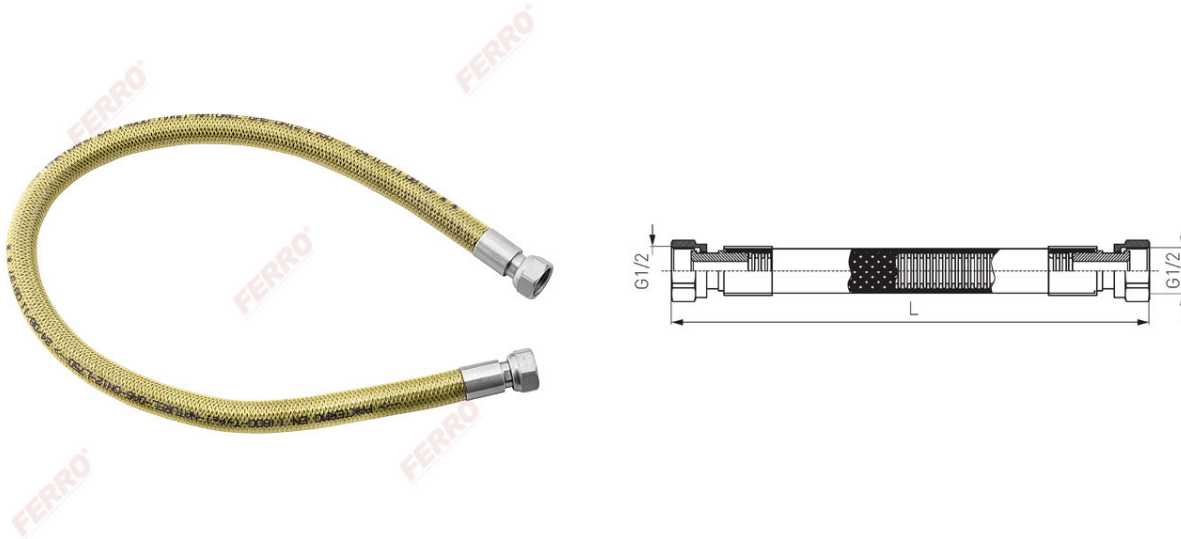

Code: WG

1/2" female - female gas hose with two rotating nuts and PVC sheath

<https://www.ferrocompany.com/product-4108-WG.html>Individual packaging: **1, package with bar code allowing for retail sale**Collective packaginig: **50**

- 5 years warranty
- 3 types of protection:
 - PVC coating
 - stainless steel armour
 - stainless steel spiral tube
- Nominal diameter: DN12
- reaction to fire: B s2 d0
- working temperature T2 from -20°C to +60°C
- gas type: natural gas (2nd family gas fuels according to EN 437)
- max. working pressure: up to 0.5 bar
- in accordance with standard PN-EN 14800:2010
- application: for connecting domestic appliances inside and outside the apartments, with gas supply of a pressure lower than 0.5 bar. Suitable for use in locations subject to regulations on reaction to fire
- unlimited bending radius

| Code | L [mm] | Individ. pack. | Collect. pack. |
|--------|--------|----------------|----------------|
| WG0500 | 500 | 1 | 50 |
| WG0750 | 750 | 1 | 50 |
| WG1000 | 1000 | 1 | 50 |
| WG1250 | 1250 | 1 | 50 |
| WG1500 | 1500 | 1 | 50 |
| WG2000 | 2000 | 1 | 50 |