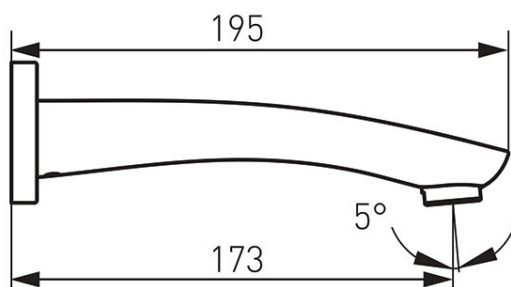

Code: **WWP02**

Flush-mounted bath spout

<https://www.ferrocompany.com/product-4091-WWP02.html>

Individual packaging: **1, package with bar code allowing for retail sale**

Collective packaginig: **50**

- G½ connector
- rosette
- chrome