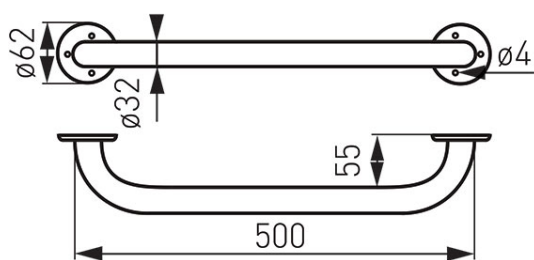

**Code: R6650,44**

Metalia Hep - straight grab bar 500 mm

<https://www.ferrocompany.com/product-4051-R665044.html>Individual packaging: **1, package with bar code allowing for retail sale**

Collective packaginig: -